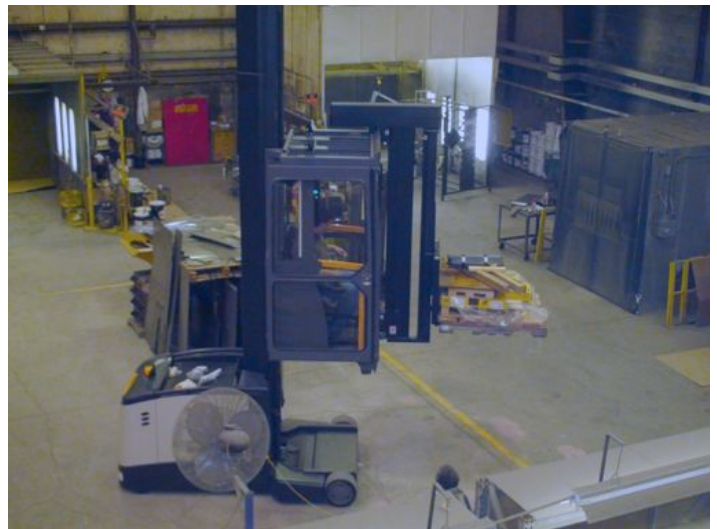

Crown TSP 6000 Series and TSP 6000 - 30TN
Martin Model (1467-00)

Martin Cab

7108 Madison Ave. Cleveland OH 44102 • Phone 216 651 3882 • Fax 216 651 2079 • www.martincab.com

Crown TSP 6000 Series and TSP 6000 - 30TN Martin Model (1467-00)

Crown TSP 6000 Series • **58" Operator Platform** • TSP 6000 - 30TN Turret Stockpicker Truck • Cab Designed for Pallet Pick Application **ONLY** • No Hand Pick 375" lift / 209" collapse 33.75" wide battery / C- compartment 75.5" aisle / 69.5" clear aisle 48 Volt Truck **All Windows Clear Polycarbonate**